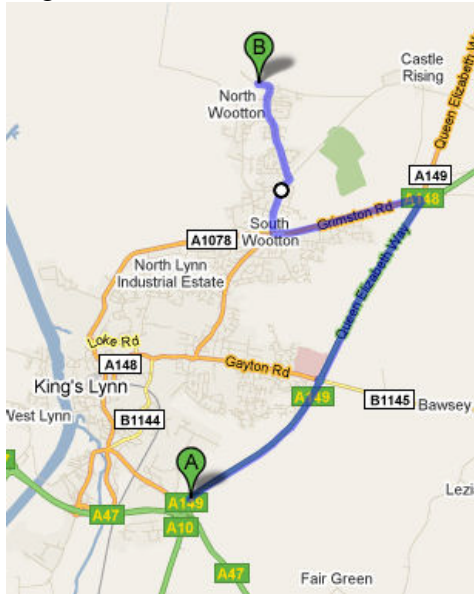

Head **northeast** on **Queen Elizabeth Way/A149**  
 Continue to follow A149  
 Go through 1 roundabout  
 At the roundabout, take the **1st** exit onto **Grimston Rd/A148**  
 Turn **right** at **Castle Rising Rd**  
 Take the 2nd **left** onto **Priory Ln**  
 Slight **left** to stay on **Priory Ln**  
 Slight **left** at **Gate House Ln**

West Norfolk RUFC (Kings Lynn)  
 Gatehouse Lane  
 North Wootton  
 Kings Lynn  
 Norfolk  
 PE30 3RJ  
 Tel 01553 631307